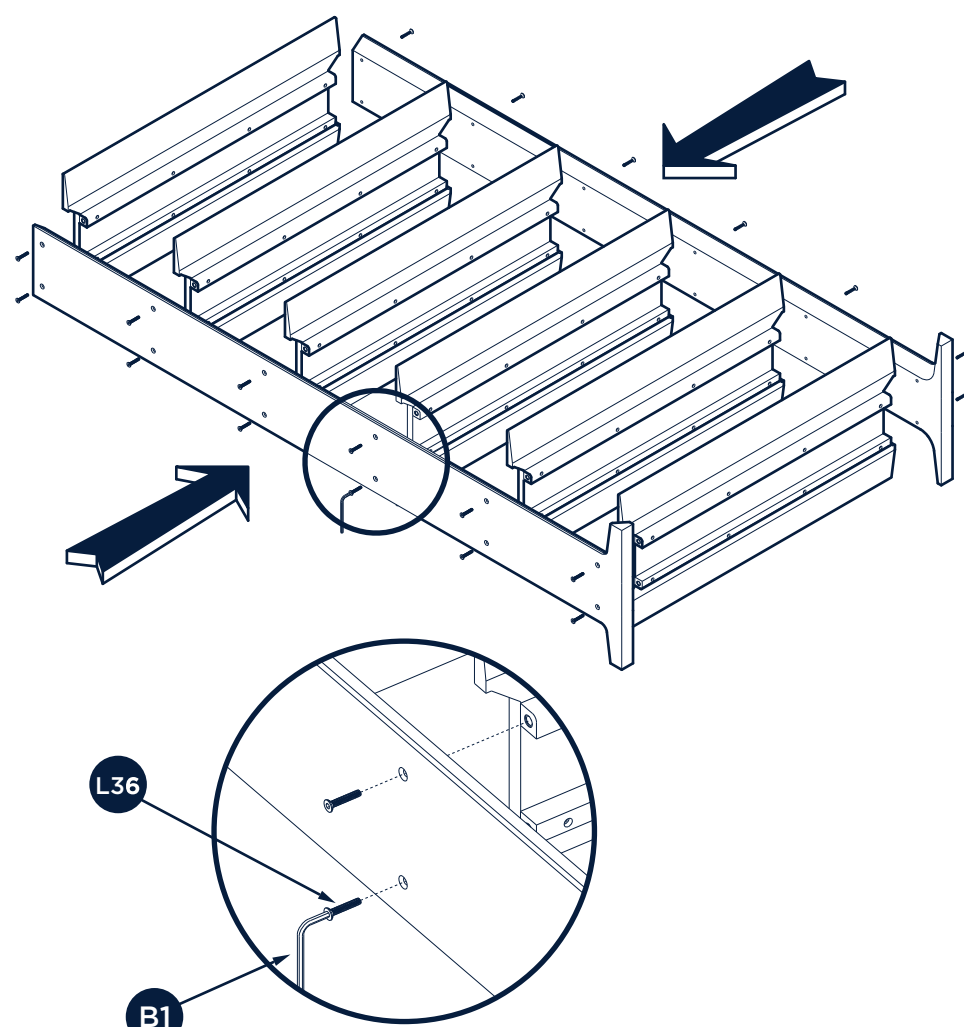

Meet Marco

Your new shelf

Assembly instructions

1

Done

Parts:

L36  x 24
B1  x 1